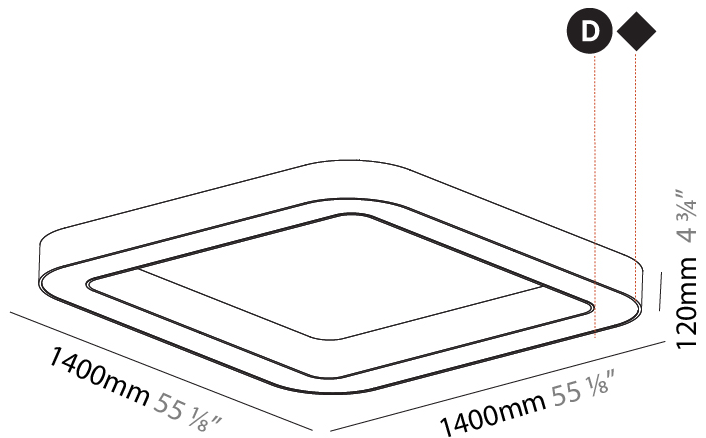

1. To build a product code in our configurator select the specify button on the base model # product page
2. To build a manual product code on this datasheet choose from the options listed below in blue font and add the suffix to the base model #

GENERAL

Series: Glorious
Subseries: Glorious Quantum
Brand: Prolicht
Division: Architectural
Mounting Type: Surface
Mounting Location: Ceiling

PHYSICAL

Length (mm): 1400
Length (in): 55 1/8"
Width (mm): 1400
Width (in): 55 1/8"
Height (mm): 120
Height (in): 4 3/4"
Light Distribution: Direct
Weight (kg): 16.878
Weight (lbs): 37.13
Diffuser: PMMA - Opal or Micro-Prism
Fixture Finish: SSR / BKV / CWI / CRY / HAB / LAG / UFT / ITA / RUA / RUR / MIC / FTG / MYG / TWT / LOD / PUS / FRO / FUP / KIA / POP / BLS / SPG / MEY / GOH / GUM / CHC / COM / ABZ / JAG / OBR / MOS / ROR
Fixture Material: Aluminum

ELECTRICAL

Lamp Type: LED (Zhaga Standard)
Input Wattage (W): 80
Total Output Wattage (W): 64 / 51.2 (3500K)
Dimming: Non-Dimming / Phase Dimming (120Vac only) / 0-10V Dimming
Driver Included: Yes
Driver Location: Integrated
Driver Type: Constant Current - 120 / 277Vac
Driver Class: Class 2
Input Voltage (V): 120 - 277
Constant Current (MA): 350 / 800 (3500K)

LED

Color Temperature (°K): 3000 / 3500 / 4000
Max. Delivered Lumen (lm): 7380 / 7644 / 7800
CRI: >80 CRI
Efficiency (%): 65
Lamp Life (hrs): 50000

OPTICAL

RATINGS AND CERTIFICATIONS

Certified By: Certified for North American Standards
IP rating: IP20